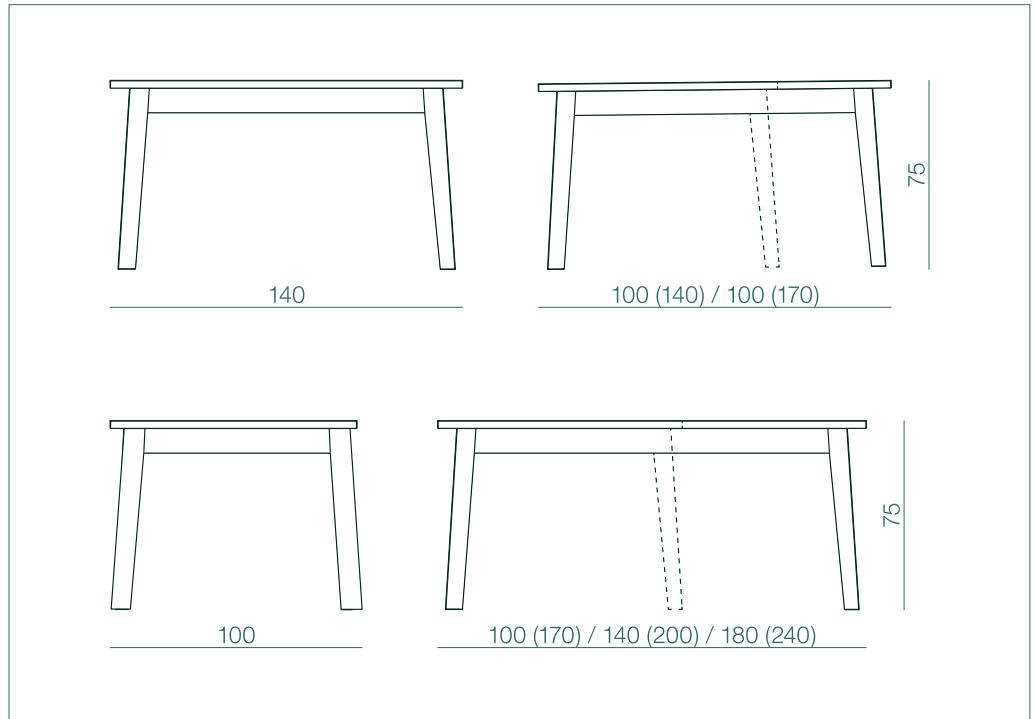

# SVEVA table

Bedont archive

**dimensions** cm. 104x100(140)x75h - cm. 140x100(170)x75h - cm. 100x100(170)x75h  
cm. 100x140(200)x75h - cm. 100x180(240)x75h

**wood** beech or oak

**frame** stained or lacquered massive-wood

**top** MDF beech or oak veneered

**package** table 100x100(170): 1 pc. in 2 boxes -  $\square$  0,26 m<sup>3</sup> -  $\square$  64 kg  
table 100x140(200): 1 pc. in 2 boxes -  $\square$  0,35 m<sup>3</sup> -  $\square$  70 kg  
table 100x180(240): 1 pc. in 2 boxes -  $\square$  0,40 m<sup>3</sup> -  $\square$  80 kg  
table 140x100(140): 1 pc. in 2 boxes -  $\square$  0,35 m<sup>3</sup> -  $\square$  70 kg  
table 140x100(170): 1 pc. in 2 boxes -  $\square$  0,35 m<sup>3</sup> -  $\square$  90 kg